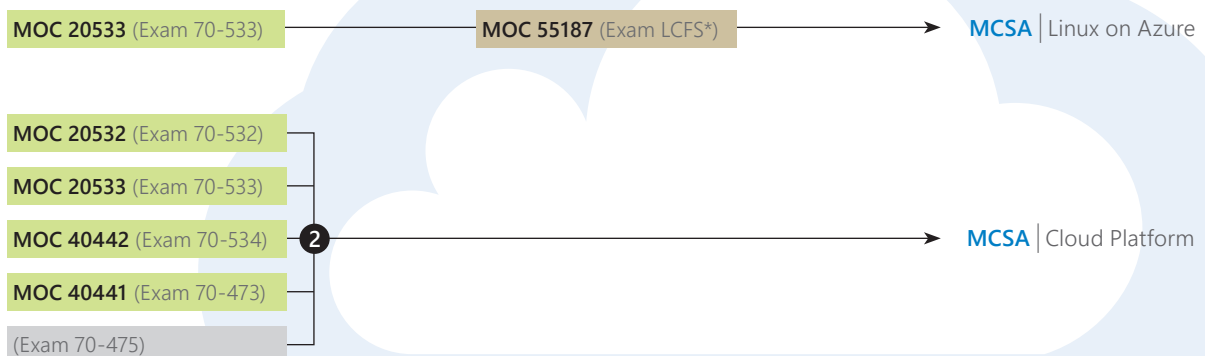

Microsoft Azure

Einsteiger

- **MOC 10979** + il UPDATE
  Microsoft Azure Fundamentals
  2 Tage
- **MOC 55187** + il UPDATE
  Linux System Administration Azure for IT Professionals
  4 Tage

Erfahrenere

- **MOC 20533** + il
  Implementing Microsoft Azure Infrastructure Solutions
  5 Tage
- **MOC 40441** + il
  Designing and Implementing Cloud Data Platform Solutions
  3 Tage
- **MOC 55188** + il
  Licensing and Managing Virtualized and Cloud Services
  3 Tage
- **MOC 10992** + il NEU
  Integrating On-Premises Core Infrastructure with Microsoft Azure
  3 Tage
- **MOC 10993** + il NEU
  Integrating On-Premises Identity Infrastructure with Microsoft Azure
  2 Tage
- **MOC 10995** + il NEU
  Configuring and Operating a Hybrid Cloud with Microsoft Azure Stack
  5 Tage
- **MOC 10996** + il NEU
  Hybrid Cloud and Datacenter Monitoring with Operations Management Suite (OMS)
  5 Tage

Professionals

- **MOC 20487** + il
  Developing Windows Azure and Web Services
  5 Tage
- **MOC 20532** + il
  Developing Microsoft Azure Solutions
  4 Tage
- **MOC 40390** + il NEU UPDATE
  Microsoft Azure for AWS Experts
  3 Tage
- **MOC 40442** + il
  Architecting Microsoft Azure Solutions
  3 Tage
- **MOC 20774** + il NEU
  Perform Cloud Data Science with Azure Machine Learning
  5 Tage

- + il
  Seminare mit Garantie
- il
  Seminare mit Customized Price
- + il UPDATE
  Added Value Seminare
- **MOC XXXXX** =
  Seminare aus dem Microsoft Curriculum

Zertifizierungswege

* LFCS = Linux Foundation Certified System Administrator

X = Anzahl der aus diesem Block erforderlichen Examen