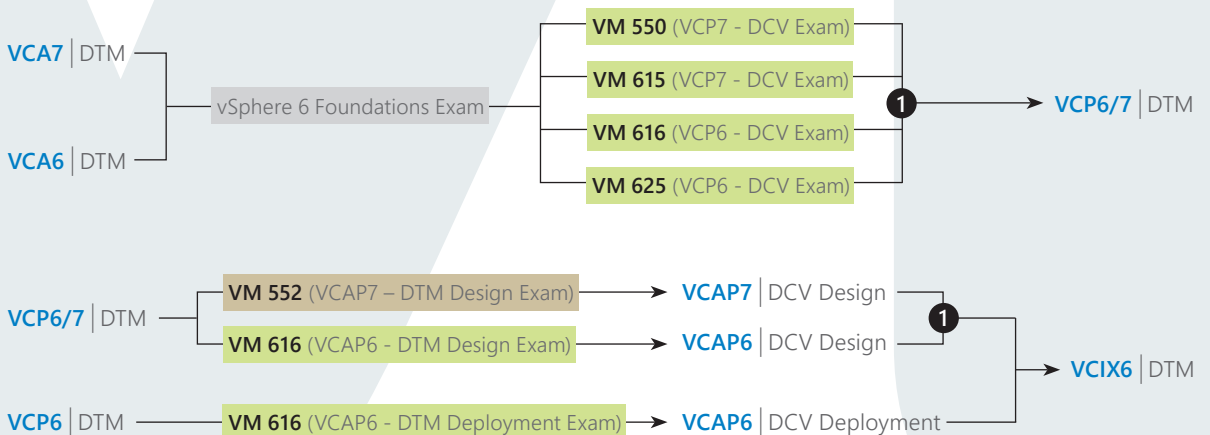

Detaillierte Informationen zu diesen Seminaren: www.addon.net/vsan

virtual SAN

Einsteiger

Erfahrenere

Professionals

Seminare mit Garantie

Seminare mit Customized Price

Added Value Seminare

VM XXX = Seminare aus dem VMware Curriculum

VM 526	UPDATE
VMware Virtual SAN: Deploy and Manage [V6.2]	
3 Tage	

Detaillierte Informationen zu diesen Seminaren: www.addon.net/horizon

Horizon / View

Einsteiger

Erfahrenere

Professionals

VM 103	NEU
VMware Workforce Mobility Fundamentals	
0,5 Tage	

VM 550	NEU
VMware Horizon 7: Troubleshooting and Performance Optimization [V7]	
5 Tage	

VM 616	UPDATE
VMware Horizon: Design and Deploy [V6]	
5 Tage	

Fragen und Buchung? Rufen Sie an.

DE +49 7031 7177 77

CH +41 44 84277 11

VM 615	
VMware Horizon 7.0: Install, Configure, Manage	
5 Tage	

VM 552	NEU
Horizon Design Workshop V7	
3 Tage	

VM 625	NEU
VMware Mirage [V5.0] and Horizon with View [V6.0]: Fast Track	
5 Tage	

Zertifizierungswege

Anzahl der aus diesem Block erforderlichen Examen