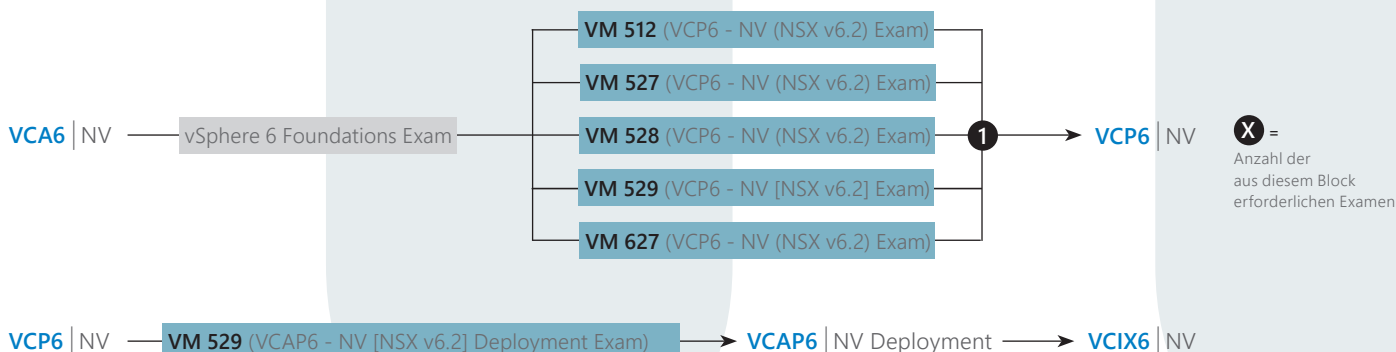

AirWatch

Detaillierte Informationen zu diesen Seminaren: www.addon.net/airwatch

Einsteiger

VM 548 NEU
VMware Workspace ONE: Deploy and Manage
4 Tage
VM 700 + [i] UPDATE
AirWatch: Configure and Manage
2 Tage
VM 703 + [i] UPDATE
AirWatch: Bootcamp
4 Tage

Erfahrenere

VM 549 NEU
VMware Identity Manager: Deploy and Manage with AirWatch
2 Tage
VM 701 + [i] UPDATE
AirWatch: Configure and Deploy Integrated Solutions
2 Tage

Professionals

VM 702 + [i] UPDATE
AirWatch: Install and Deploy On-Premise Solutions
1 Tag

+
Seminare mit Garantie

[i]
Seminare mit Customized Price

VM XXX =
Seminare aus dem VMware Curriculum

VMware NSX

Detaillierte Informationen zu diesen Seminaren: www.addon.net/nsx

Einsteiger

VM 104 NEU
VMware Network Virtualization Fundamentals
0,5 Tage
VM 527 + [i]
VMware NSX: Install, Configure, Manage [V6.2]
5 Tage
VM 551 NEU
VMware NSX: Install, Configure, Manage for NSX Standard Edition [V6.2]
5 Tage

Erfahrenere

VM 512 + [i] UPDATE
VMware NSX: Design and Deploy [V6.2]
5 Tage
VM 627
VMware NSX: Install, Configure, Manage plus Troubleshooting & Operations Fast Track [6.2]
5 Tage

Professionals

VM 528 + [i] UPDATE
VMware NSX for Internetworking Experts Fast Track [V6.2]
5 Tage
VM 529 + [i] UPDATE
VMware NSX: Troubleshooting and Operations [V6.2]
5 Tage

Zertifizierungswege